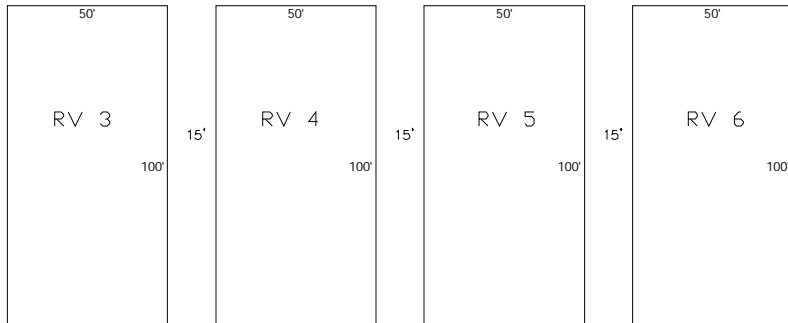

BUILDING B - INTERIOR & EXTERIOR

MAIN ENTRANCE

FOOD AREA & KARAOKE

BUILDING B - INTERIOR & EXTERIOR

20'

5'

ROAD

ROAD