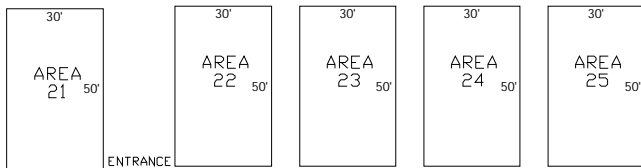

BUILDING B - INTERIOR & EXTERIOR

MAIN ENTRANCE

FOOD AREA & KARAOKE

BUILDING B - INTERIOR & EXTERIOR

20'

5'

ROAD

ROAD