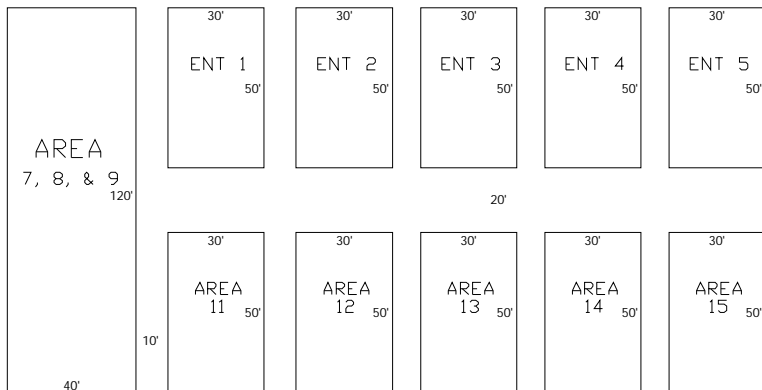

BUILDING B - INTERIOR & EXTERIOR

MAIN ENTRANCE

FOOD AREA & KARAOKE

BUILDING B - INTERIOR & EXTERIOR

20'

5'

ROAD

ROAD

MIDWEST RIDES & CONCESSIONS

24'

ROAD

ROAD