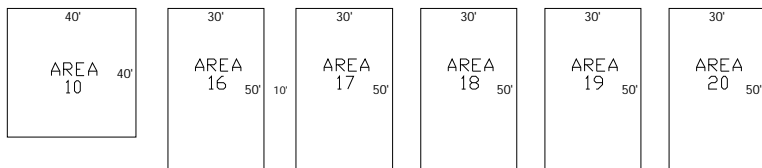

BUILDING B - INTERIOR & EXTERIOR

MAIN ENTRANCE

FOOD AREA & KARAOKE

BUILDING B - INTERIOR & EXTERIOR

20'

5'

ROAD

ROAD