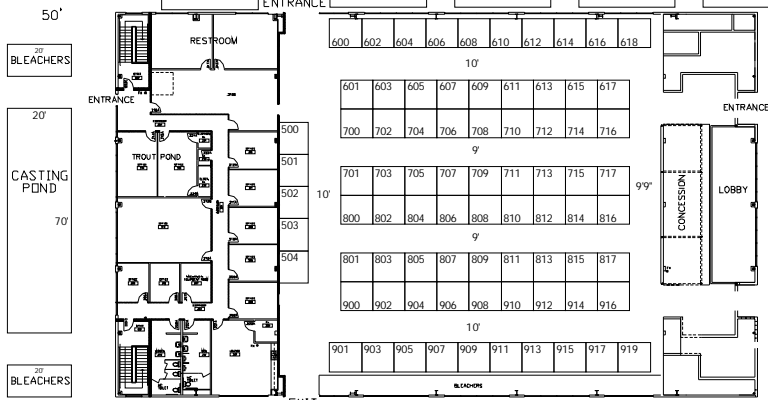

BUILDING B - INTERIOR & EXTERIOR

MAIN ENTRANCE

FOOD AREA & KARAOKE

BUILDING B - INTERIOR & EXTERIOR

20'

5'

ROAD

ROAD